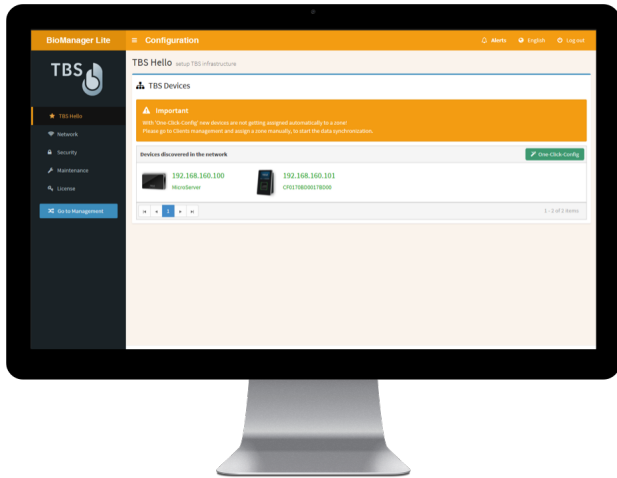

The Dormakaba TBS integration is suitable for both small and large projects. The TBS devices and user templates are managed from within exos. The integrated solution is fast, reliable and highly secure. Data is secured and stored with SSL encryption. The TBS devices support liveness detection and can create and manage up to 10,000 templates.

Biometric Enrolment

TBS offers a variety of biometric enrolment options:

- | | |
|------------------|-------------------|
| On device | Central enrolment |
| Remote enrolment | Mobile enrolment |

Single User Interface

Administrators and managers of the system can access all the features and functionality from a single, intuitive user interface, removing the need to switch between applications. This also includes the enrolment of the users which can be triggered in exos.

Biometric Synchronisation

The Dormakaba / TBS seamless integration allows for automatic distribution of biometric templates between devices. Once enrolled, individual templates are automatically distributed to all devices on the network, where the user has access privileges. If a user is deleted, the user's templates and access rights are removed.