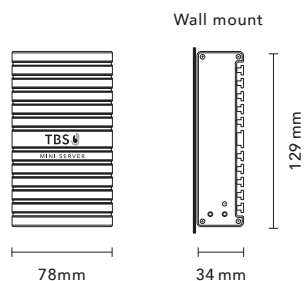

# MINI SERVER

Compact biometric server, the core of the Medium Enterprise Solution, pre-installed and pre-configured.

- Automatically connects up to 25 TBS devices
- Synchronizes all data in the system
- Easy mounting and wiring

## MINI SERVER

|                       |  |
|-----------------------|--|
| CPU                   | Intel Celeron CPU N2930, 1.8 GHz               |
| RAM                   | 2 GB   |
| Flash                 | 16 GB (mSATA)                                  |
| Connectivity          | 1 × LAN 10 / 100 / 1000 Mbps (RJ45)            |
|                       | 1 × USB 3.0                                    |
|                       | 1 × USB 2.0                                    |
| Ports                 | 1 × HDMI                                       |
| Operating System      | Windows 7 Embedded                             |
| Software              | TBS BioManager                                 |
|                       | Rights Management (5 Zones with schedules)     |
|                       | User Actions                                   |
|                       | Optional: Enrollment extensions, Video support |
| Certifications        | CE, FCC, RoHS, REACH                           |
| Operating Temperature | 0–60°C   |
| Power                 | 12 VDC 3.0 A                                   |
| Dimension             | 129 × 78 × 34                                  |