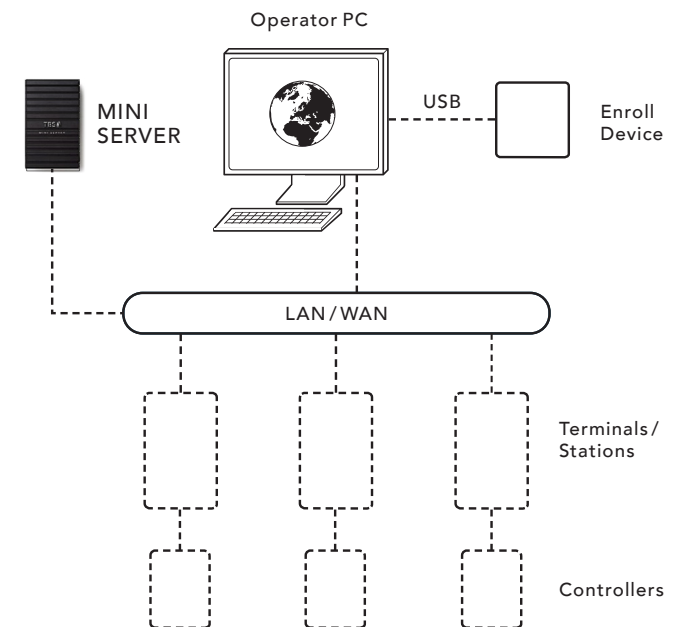

# MINI SERVER

Compact biometric server, the core of the Medium Enterprise Solution, pre-installed and pre-configured.

- Automatically connects up to 25 TBS devices
- Synchronizes all data in the system
- Easy mounting and wiring

## MINI SERVER

|                       |  |
|-----------------------|--|
| CPU                   | Intel Celeron CPU N2930, 1.8 GHz               |
| RAM                   | 2 GB   |
| Flash                 | 16 GB (mSATA)                                  |
| Connectivity          | 1 × LAN 10 / 100 / 1000 Mbps (RJ45)            |
|                       | 1 × USB 3.0                                    |
|                       | 1 × USB 2.0                                    |
| Ports                 | 1 × HDMI                                       |
| Operating System      | Windows 7 Embedded                             |
| Software              | TBS BioManager                                 |
|                       | Rights Management (5 Zones with schedules)     |
|                       | User Actions                                   |
|                       | Optional: Enrollment extensions, Video support |
| Certifications        | CE, FCC, RoHS, REACH                           |
| Operating Temperature | 0–60°C   |
| Power                 | 12 VDC 3.0 A                                   |
| Dimension             | 129 × 78 × 34                                  |